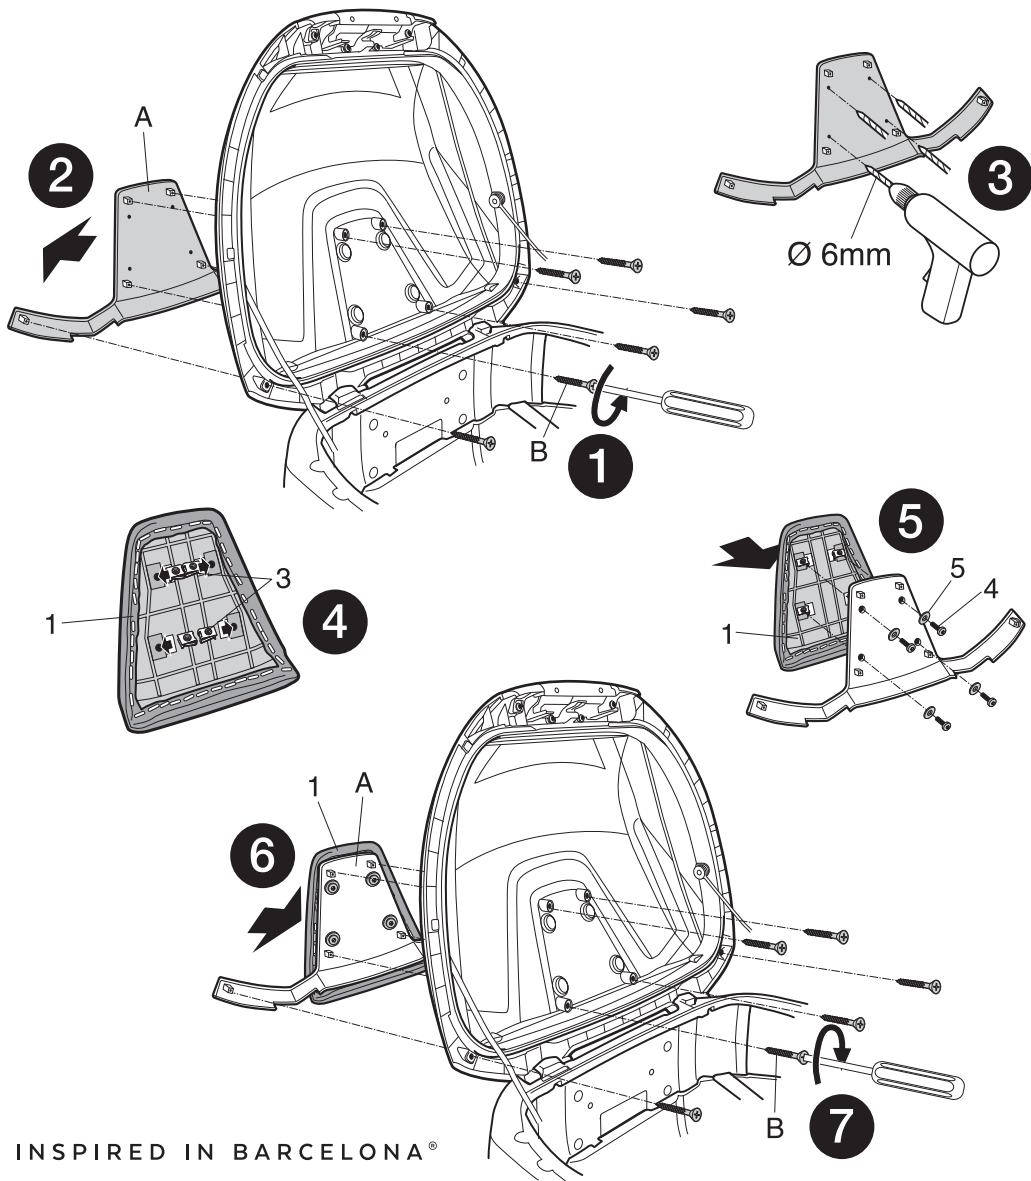

SHAD

SH58X SH59X
Adventure

New EXPANDABLE Concept

Upper backrest

INSPIRED IN BARCELONA®

Lower backrest

WARNING!
EXPAND TO **XXL** POSITION

Accessories

Inner Bag

Colour cover

Brake light

SHAD
WWW.SHAD.ES

Octave Lecante, 2-6
Pol. Ind. Can Magarola
08100 MOLLET DEL VALLÈS
BARCELONA (SPAIN)

Phone: 0034 935 795 860
Fax: 0034 935 796 945
info@shad.es