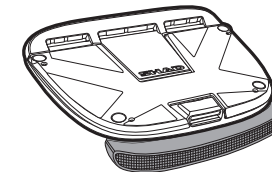

Brake light

SHAD
WWW.SHAD.ES

Octave Lecante, 2-6
Pol. Ind. Can Magarola
08100 MOLLET DEL VALLÈS
BARCELONA (SPAIN)

Phone: 0034 935 795 860
Fax: 0034 935 796 945
info@shad.es