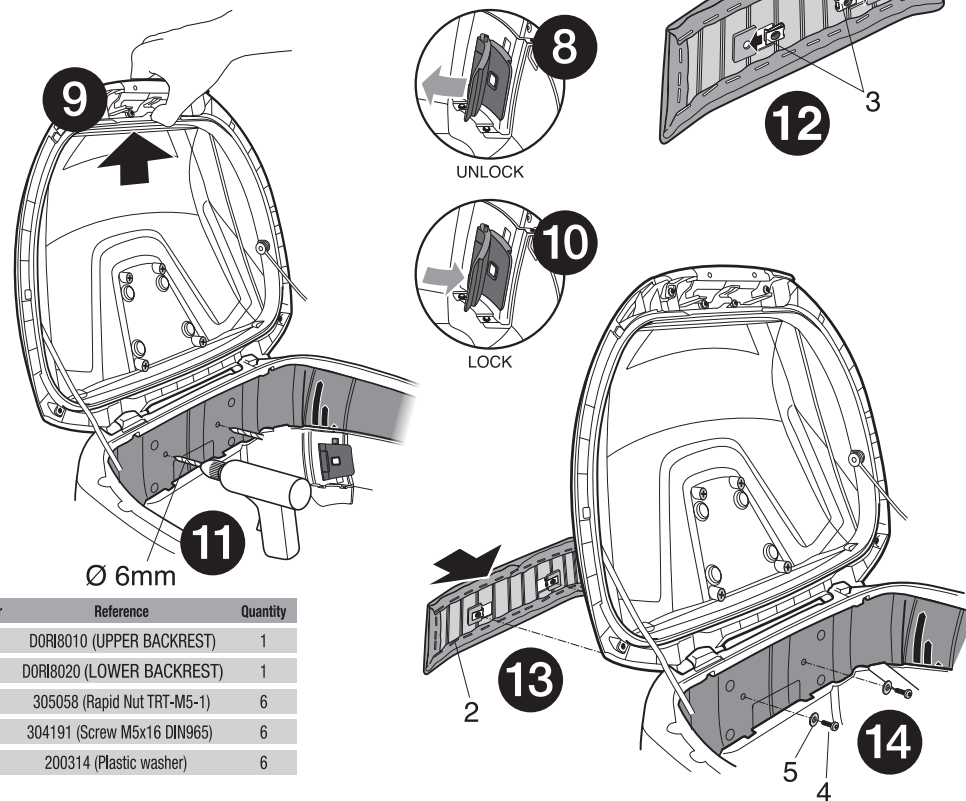

SHAD

SH58X SH59X
Adventure

New EXPANDABLE Concept

Upper backrest

INSPIRED IN BARCELONA®

Lower backrest

WARNING!
EXPAND TO **XXL** POSITION

Accessories

Inner Bag

Colour cover

Brake light

SHAD
WWW.SHAD.ES

Octave Lecante, 2-6
Pol. Ind. Can Magarola
08100 MOLLET DEL VALLÈS
BARCELONA (SPAIN)

Phone: 0034 935 795 860
Fax: 0034 935 796 945
info@shad.es